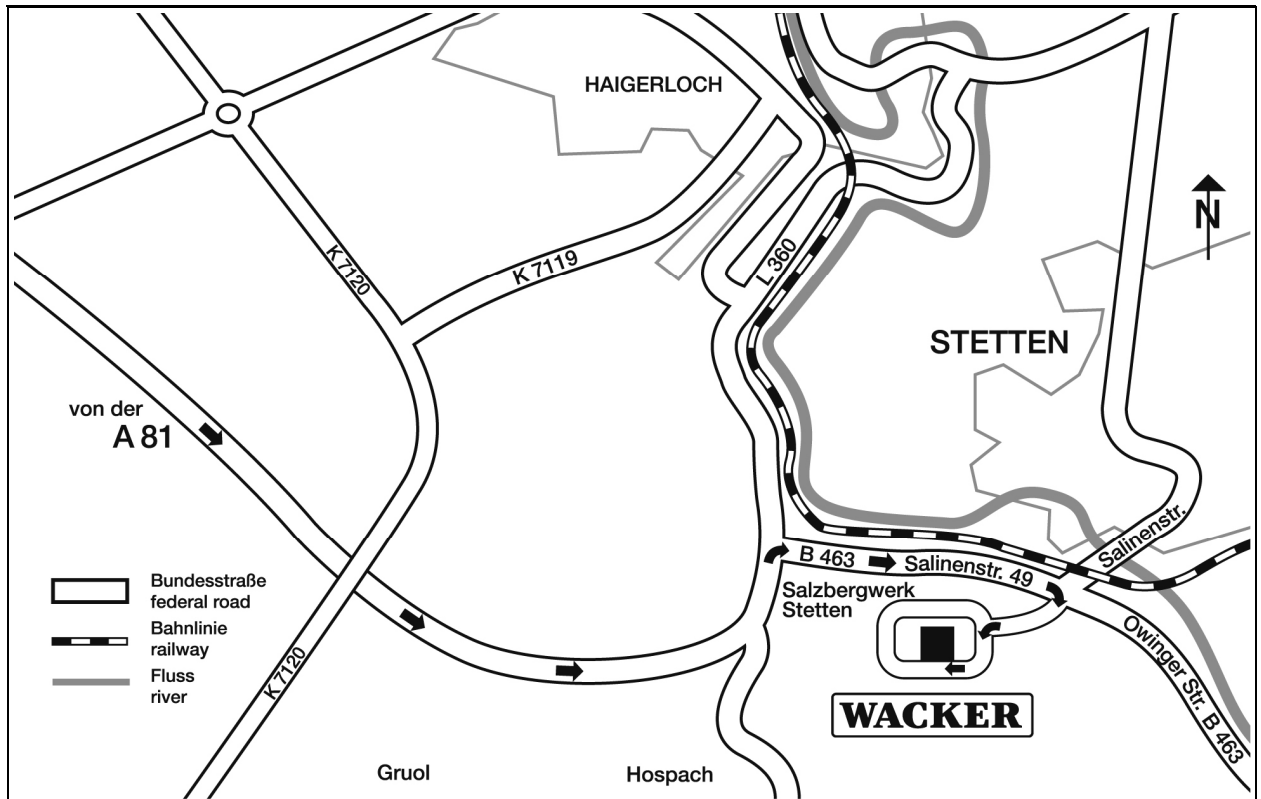

GETTING TO WACKER