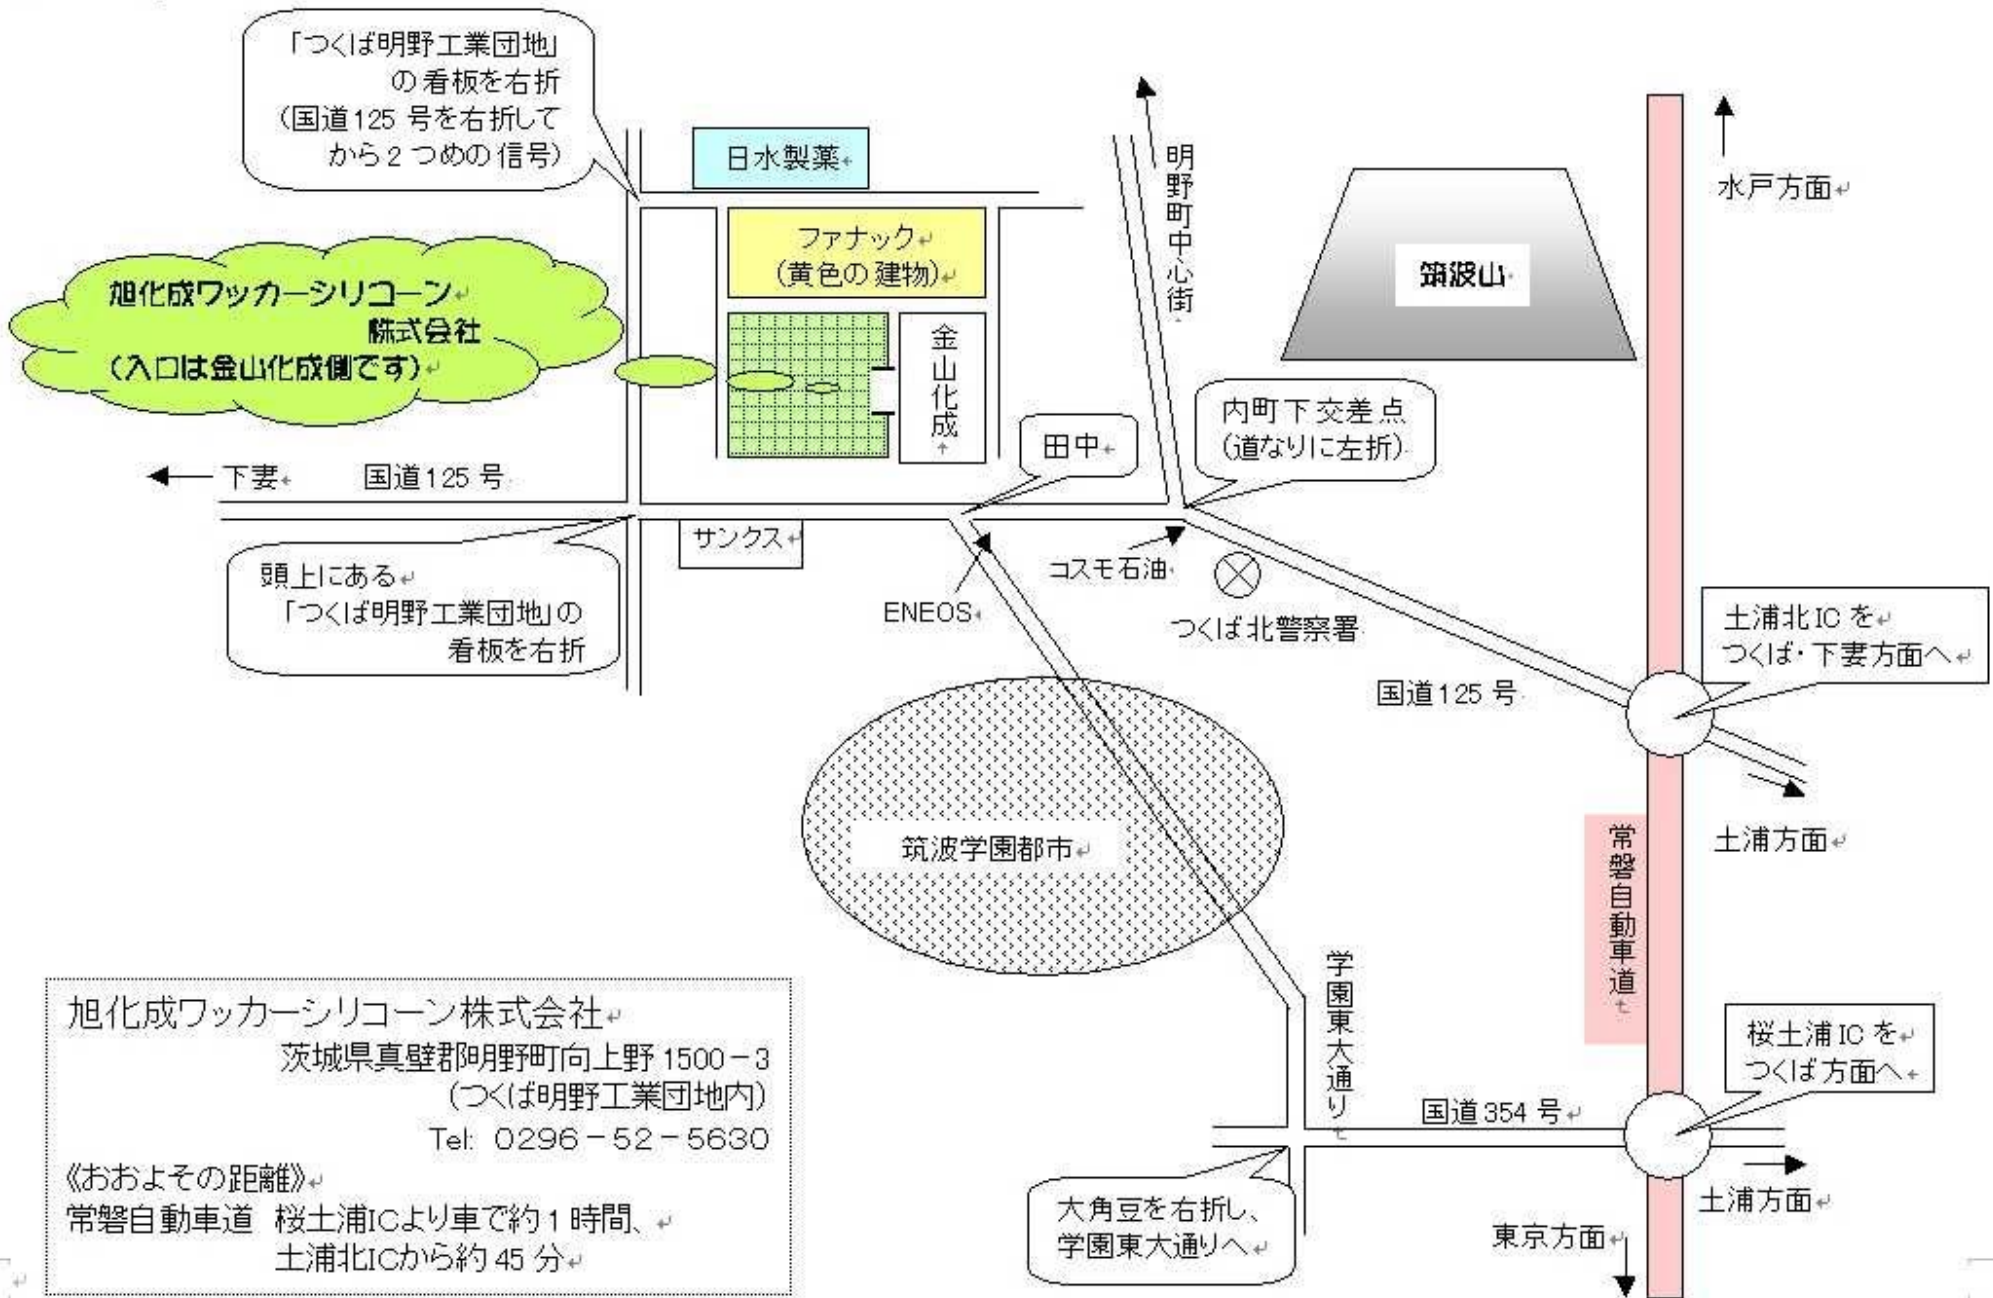

#### **[Narita to Tsukuba]**

Ticket can be purchased at the Keisei Counter on 1<sup>st</sup> floor of Narita Airport.

Bus stops first at Terminal 2 (Bus stop No.12 on 1<sup>st</sup> floor of Arrival Lobby) then at Terminal 1 (Bus stop No.6 on 1<sup>st</sup> floor of Arrival Lobby)

**Take a taxi from Tsukuba Center to AWS Akeno Factory.**  
**Give following address to the taxi driver.**

Address: Tsukuba Akeno Kogyo-Danchi, 1500-3 Mukou-ueno Akeno-machi Makabe-gun Ibaraki

This is for you to show to the taxi driver

旭化成ワッカーシリコン株式会社  
茨城県真壁郡明野町向上野 1500-3  
(つくば明野工業団地内)  
Tel: 0296-52-5630

《おおよその距離》  
常磐自動車道 桜土浦ICより車で約1時間、  
土浦北ICから約45分